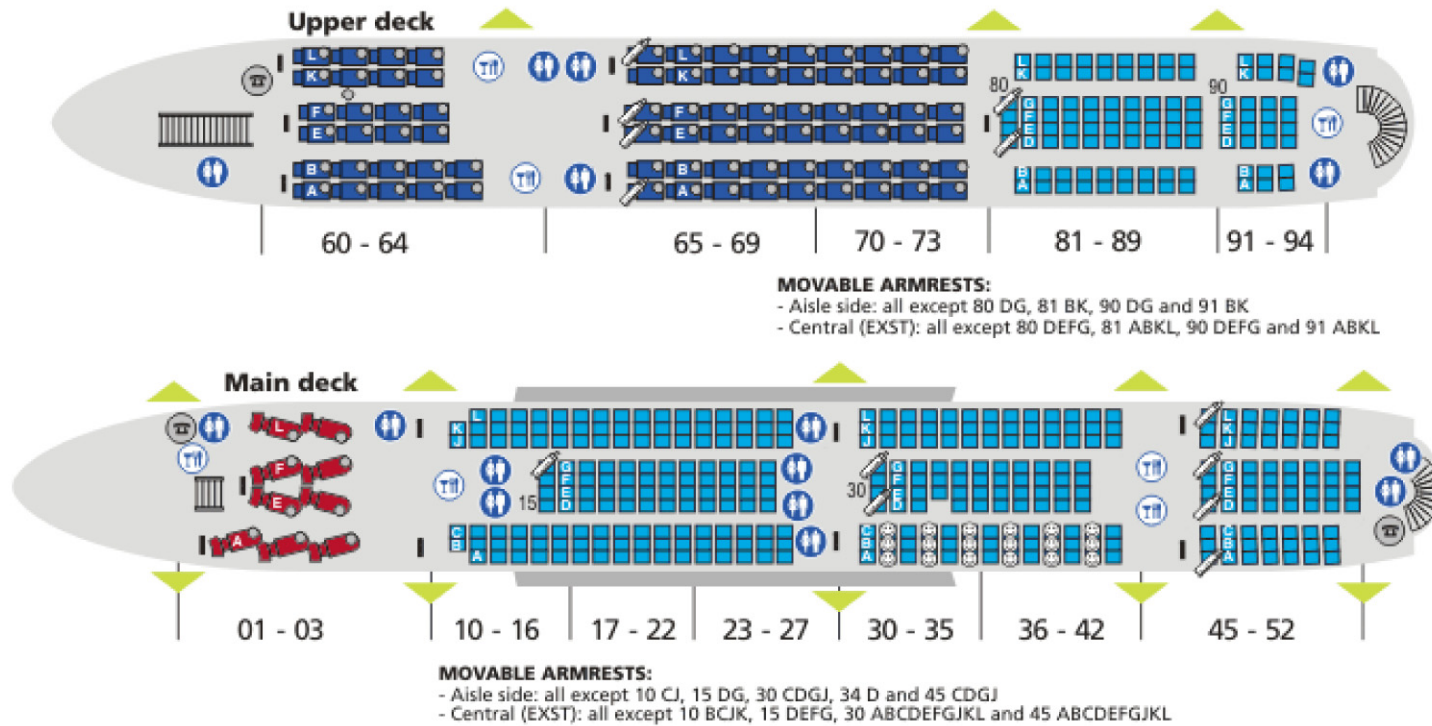

AIRBUS A 380 538 PASSENGERS

Airbus A380 "LC INTERNATIONAL"
538 seats

LA PREMIERE ■

AFFAIRES ■

VOYAGEUR ■

AIRFRANCE COPYRIGHT - ALL RIGHTS RESERVED

- ▲ Exit & Emergency Exit
- ☺ UM seats
- ☎ Wall telephone
- | Central video screens
- ✈ Wings location
- 🚻 Lavatory
- ✎ Cradles
- ☎ In-seat telephone
- Video screens on each seat
- 🍷 Buffet bar

Aircraft seating plan is given as an indication